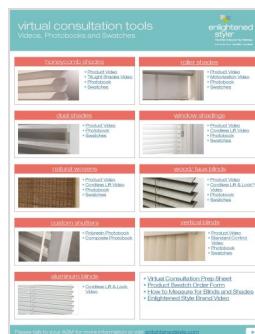

screen fabric roller shades

A lot of folks have been feeling closed in these past several months. Open up their outlook and view with Enlightened Style screen fabric roller shades.

On a scale of 1 to 10, we have roller shade openness factors on both ends, plus options in between. The openness factor determines how much light comes through the weave. The higher the percentage, the more open the weave, resulting in more light and view-through. Open up the

possibilities with [Enlightened Style Roller Shades](#).

A light color reflects more light and heat, increasing energy efficiency, but it also mutes the view. A dark color increases clarity and tones down the glare factor through brightly lit windows.

virtual consultation tools

Many companies are open for business, but not all customers are open to having people in their homes. Our virtual consultation tools offer just about everything you need to accommodate them from a distance. And they're just a click away—organized by product category [on one convenient page](#). There's plenty to share with your customers, either before the appointment, during your consultation, or as a follow-up.

ramping up with safety in mind

We have the green light to proceed, but we're taking some extra precautions to keep our employees safe. Face masks. Hand sanitizing stations. Plexi dividers to help ensure social distancing at work stations. These, and other protocols, have been implemented to create a safe working environment and help ensure our facility meets all safety guidelines so that we can continue to provide you with the service you've come to expect.

IN CASE YOU MISSED IT

vista products and century shade and blind co. join CBG